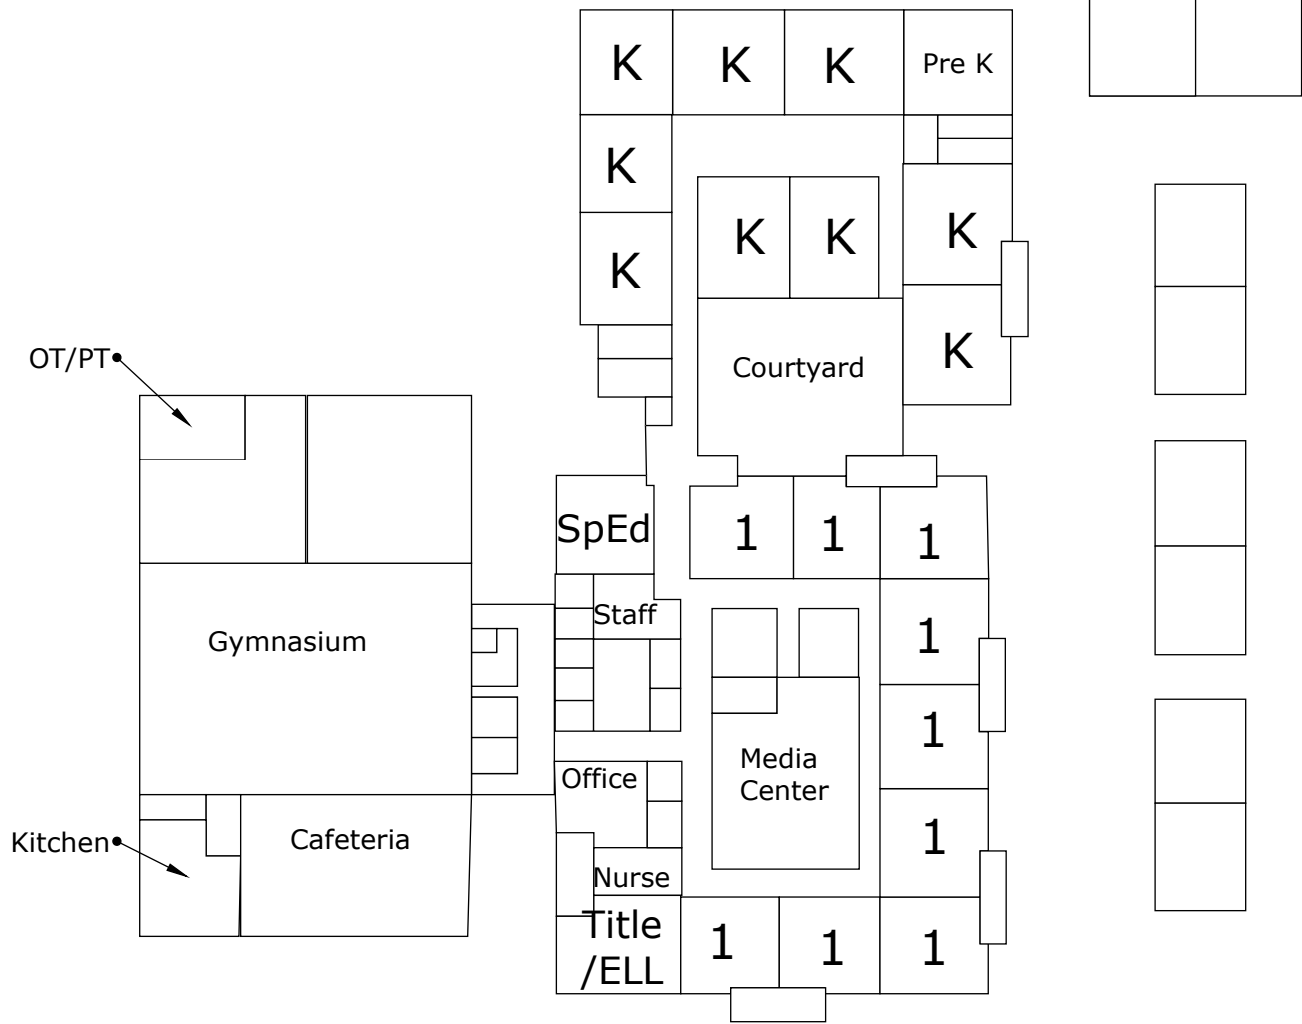

For Modeling Purpose
Only... Not a final plan

Coop
PreSchool

Headstart

Music/Art

For Modeling Purpose Only... Not a final plan

For Modeling Purpose Only... Not a final plan

For Modeling Purpose
Only... Not a final plan

8:00-2:35 (WIS)

8:25-3:00 (WPS)

8:25-3:15 (WMS)

8:55-3:45 (WHS)